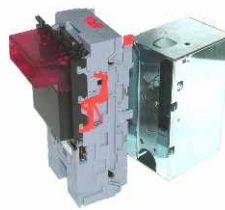

Smiley® NV9 Banknote Validator Series

NV9-101

Cash Box: 300 Slide In (PA192)
Bezel: Horizontal (PA189)

NV9-201

Cash Box: 600 Slide In (PA194)
Bezel: Horizontal (PA189)

Removable Slide In Cash Box

Slide In Cash Box For 300 Notes
(PA192)

Removable Clip On Cash Box

Clip On Cash Box For 600 Notes
(PA193)

Optional Front Bezel

-X05

Bezel: 69mm Fixed Width Horizontal (PA268)
Fits a.o. for Russian Rubel

-X06

Bezel: Vertical Up-Down Flat 69mm (PA323)
Fits a.o. for Russian Rubel

-X07

Bezel: 66mm Fixed Width Horizontal (PA257)
Fits a.o. for US-Dollar

-X08

Bezel: Vertical Up-Down Flat 66mm (PA296)
Fits a.o. for US-Dollar

NV9-102

Cash Box: 300 Slide In (PA192)
Bezel: Vertical Down Snout (PA191)

NV9-404

Cash Box: 600 Clip On (PA193)
Bezel: Vertical Up Snout (PA190)

All bezel also available in black.
All bezel are interchangeable.
All validators include the following
interface options:

- SSP (Smiley Secure Protocol)
- SIO (Simple Serial Interface)
- MDB (requires IF5 Box)
- CCTalk
- Parallel
- Pulse
- Binary