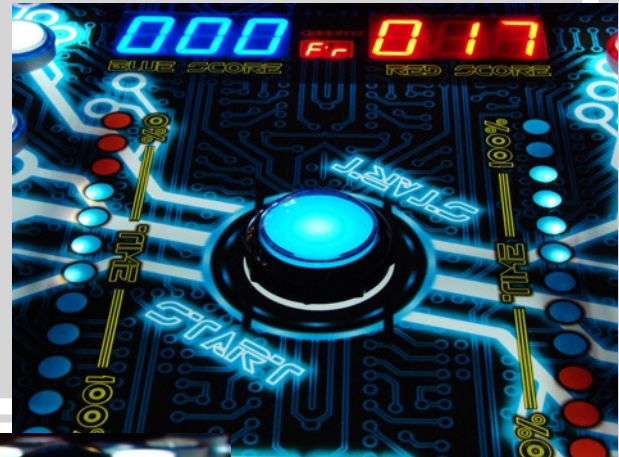

A.u.S. SPIELGERÄTE GMBH

SCHEYDGASSE 48, AT 1210 WIEN

+43 (0) 1 271 66 00 65 FAX +43 (0) 1 271 66 00 75

www.aus.at verkauf@aus.at

NEURON RACE

Catch The Light is a new speed & reflex game designed for kids and adults. Players have to press lit buttons as fast as they can. Higher score made in 60 seconds wins.

RGB LEDs in safety corners and around the machine
High quality 6mm safety glass

NEURON RACE

General Info

- Game type: speed/reflex meter
- Warranty: limited 1 year warranty
- Certificates: CE,RoHS

Operating Size and Weight